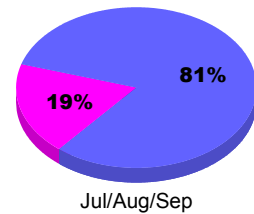

Membership Results
2010-2011

Membership
2009-2010

Month	Net Memb Goal	Actual New Memb	Actual Dropped Memb	Gain/Loss of Memb	Gain/Loss of Memb
Jul/Aug/Sep	5	7	-12	-5	-5
Totals	5	7	-12	-5	-5

Membership Results 2010-2011

Goal, New, Dropped, Gain/Loss

Comparison of Membership Gain/Loss

Current Year Compared to the Previous Year

Gender Comparison 2010-2011

Male Female